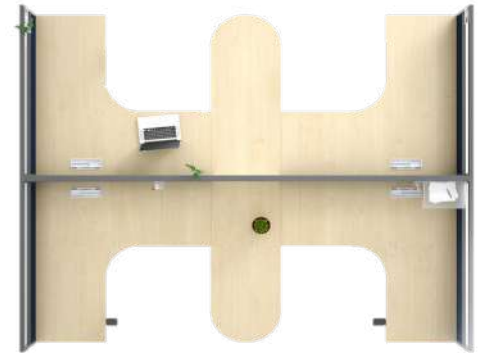

Workspace for the way you work.

IBIS panel based workstation will shape your space with ideal balance between privacy for task work and visual connection for collaborative teamwork. Our system fulfill the ever changing needs of individual and team. Cable management provides easy access to power and data. Accessories helps individual to organize their personal gear and keep it close at hand.

Inviting private spaces

IBIS panel based have been designed to meet the requirement of all management style, weather open management style or private space for confidential work. Work table have easy access to power and data. Private workspace can be customized in lot of ways. One can chose from wooden laminated modesty or metal modesty. Legs can be C shape, Degree leg or square leg and aluminum die casted leg.

Design that perform

IBIS panel based workstation are easy to install. Panels are designed with hook type connectors, that facilitates easy panel-to-panel connection without the need for tools. Side credenza with storage screen supports panel and also give individual easy access to personal items.

Strong performance

Designed for the open office plan, IBIS panel based workstation creates a perfect balance between privacy and team interaction. One can choice from variety of application and material options, which help you to achieve your right office.