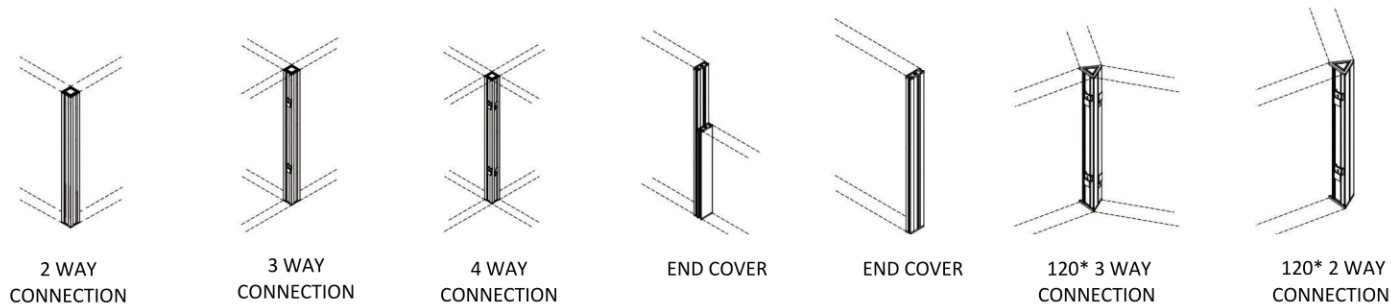

Design that perform

IBIS panel based workstation are easy to install. Panels are designed with hook type connectors, that facilitates easy panel-to-panel connection without the need for tools. Side credenza with storage screen supports panel and also give individual easy access to personal items.

PANEL HEIGHT OPTIONS

CONNECTING OPTIONS

WIRE MAMNGEMENT

TABLE TOP OPTIONS