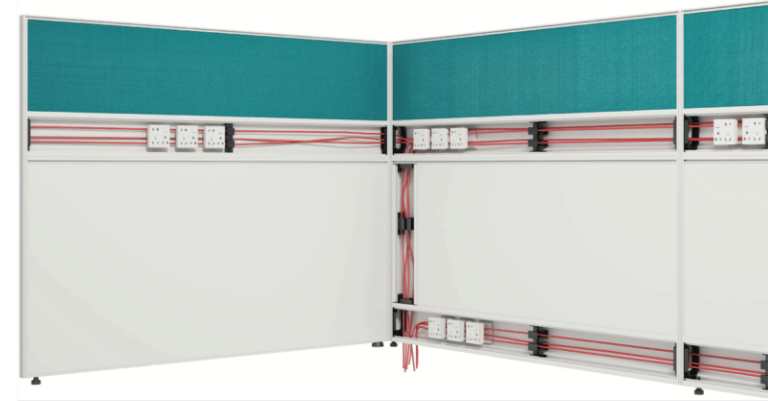

Workspace for the way you work.

IBIS panel based workstation will shape your space with ideal balance between privacy for task work and visual connection for collaborative teamwork. Our system fulfill the ever changing needs of individual and team. Cable management provides easy access to power and data. Accessories helps individual to organize their personal gear and keep it close at hand.

Design that perform

IBIS panel based workstation are easy to install. Panels are designed with hook type connectors, that facilitates easy panel-to-panel connection without the need for tools. Side credenza with storage screen supports panel and also give individual easy access to personal items.

Strong performance

Designed for the open office plan, IBIS panel based workstation creates a perfect balance between privacy and team interaction. One can choice from variety of application and material options, which help you to achieve your right office.

PANEL HEIGHT OPTIONS

CONNECTING OPTIONS

WIRE MAMNGEMENT

TABLE TOP OPTIONS